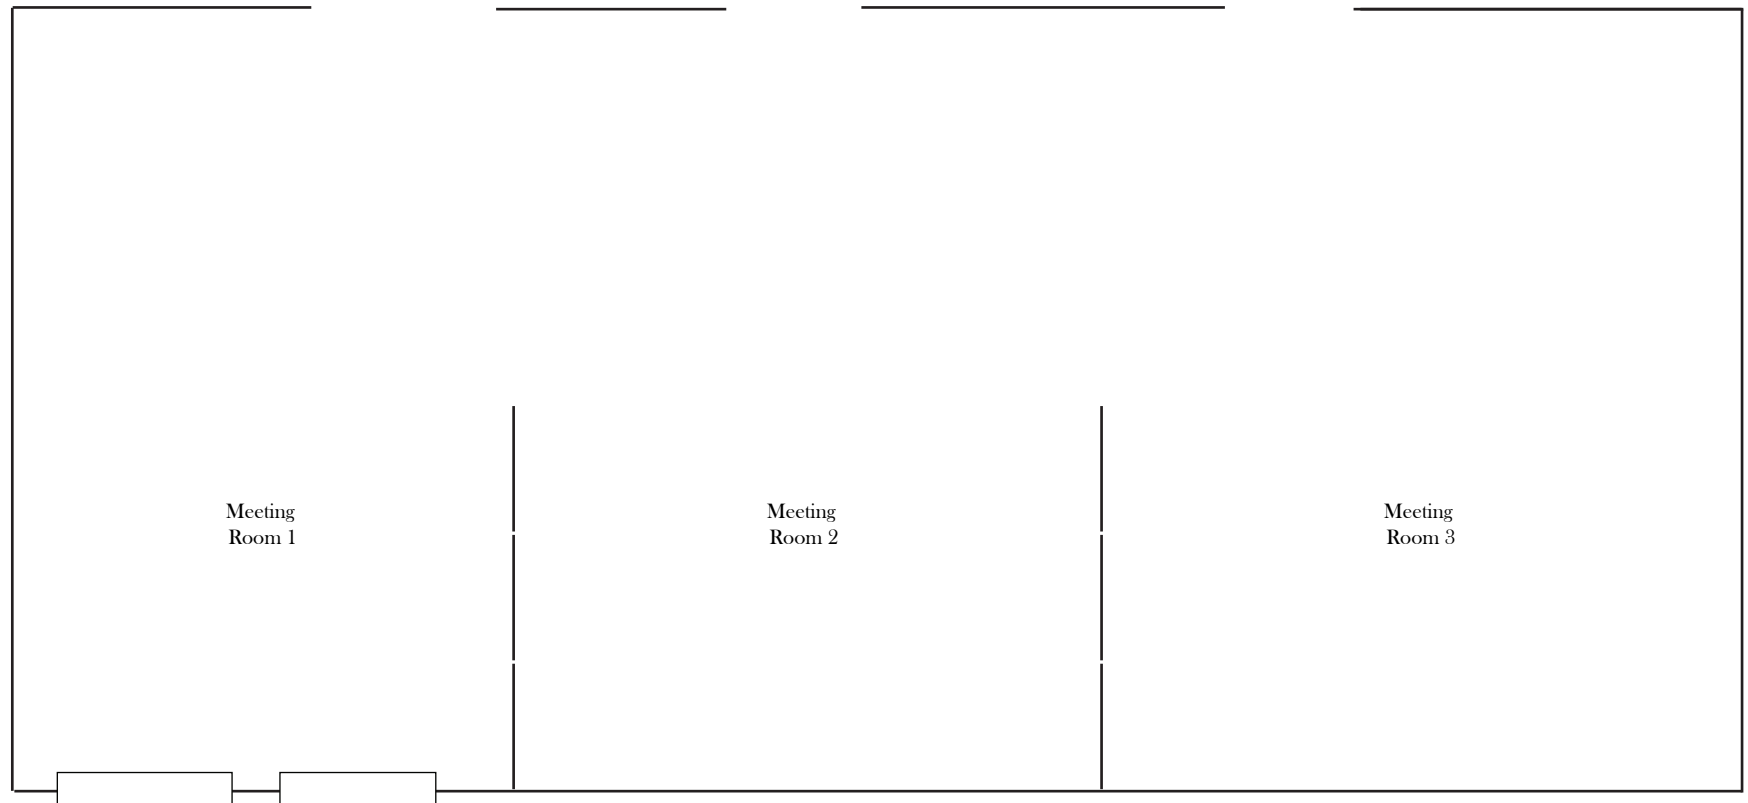

Prince Philip Building

Charter Suite

Window

Door

Measurements

Length (M) : 14.76

Width (M) : 4.65

Height (M) : 2.77

Area (Sq m): 68.63